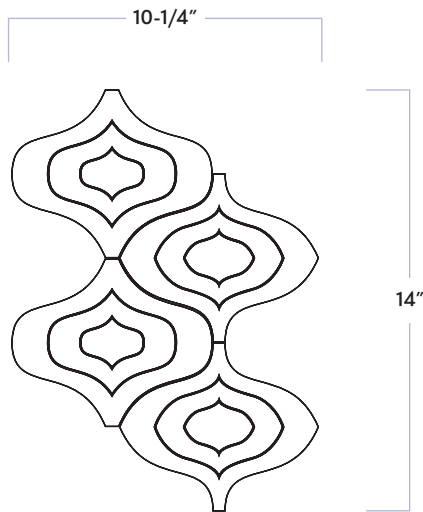

Stardust Lava

DATE REVISED: AUGUST 2024

WALKER ZANGER

MATERIAL	Glazed basaltic lava rock
FINISH*	Crackle/Gloss/Metallic
THICKNESS	3/8"
SHEET SIZE	11-1/8" x 7-1/8"
COVERAGE SQFT/PIECE	0.5492 SqFt
MOUNTING	Mesh