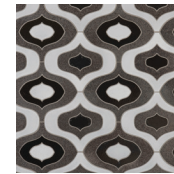

Stardust Lava

DATE REVISED: AUGUST 2024

WALKER ZANGER

MATERIAL	Glazed basaltic lava rock
FINISH*	Crackle/Gloss/Metallic
THICKNESS	3/8"
SHEET SIZE	11-1/8" x 7-1/8"
COVERAGE SQFT/PIECE	0.5492 SqFt
MOUNTING	Mesh

AVAILABLE COLORS

Twilight
Crackle/Gloss Finish

Glam
Crackle/Gloss/Metallic Finish

RECOMMENDED USAGES

Commercial
Interior Wall

Residential
Interior Wall

Residential
Interior Floor

Shower Wall